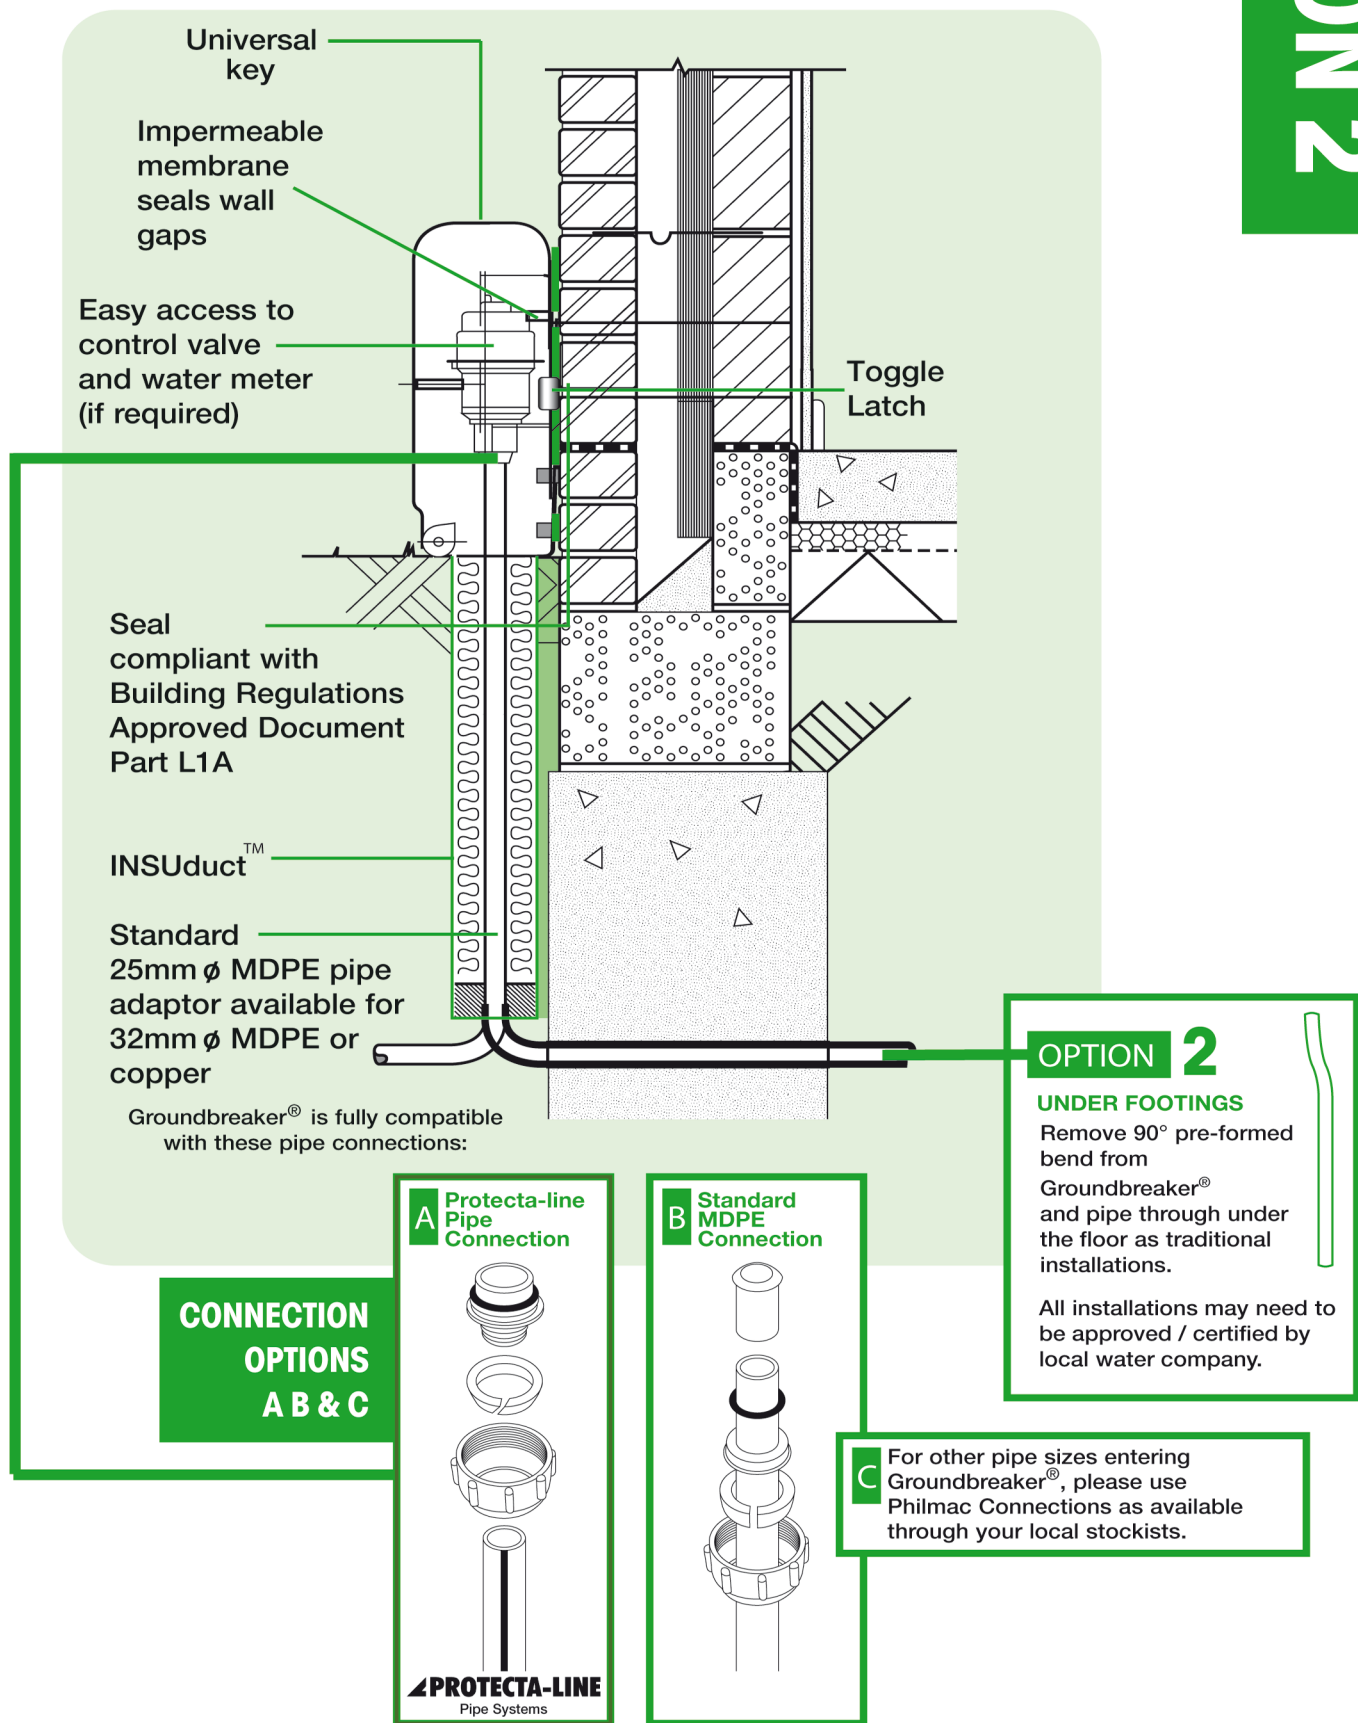

# PIPE INSTALLATION

OPTIONS FOR THE INSTALLATION OF Groundbreaker®

## OPTION 2

**Failure to install Groundbreaker to this specification will eliminate the manufacturers guarantee and may result in a water company refusing to connect the water service**

To view installation video - visit [www.groundbreaker.co.uk](http://www.groundbreaker.co.uk)