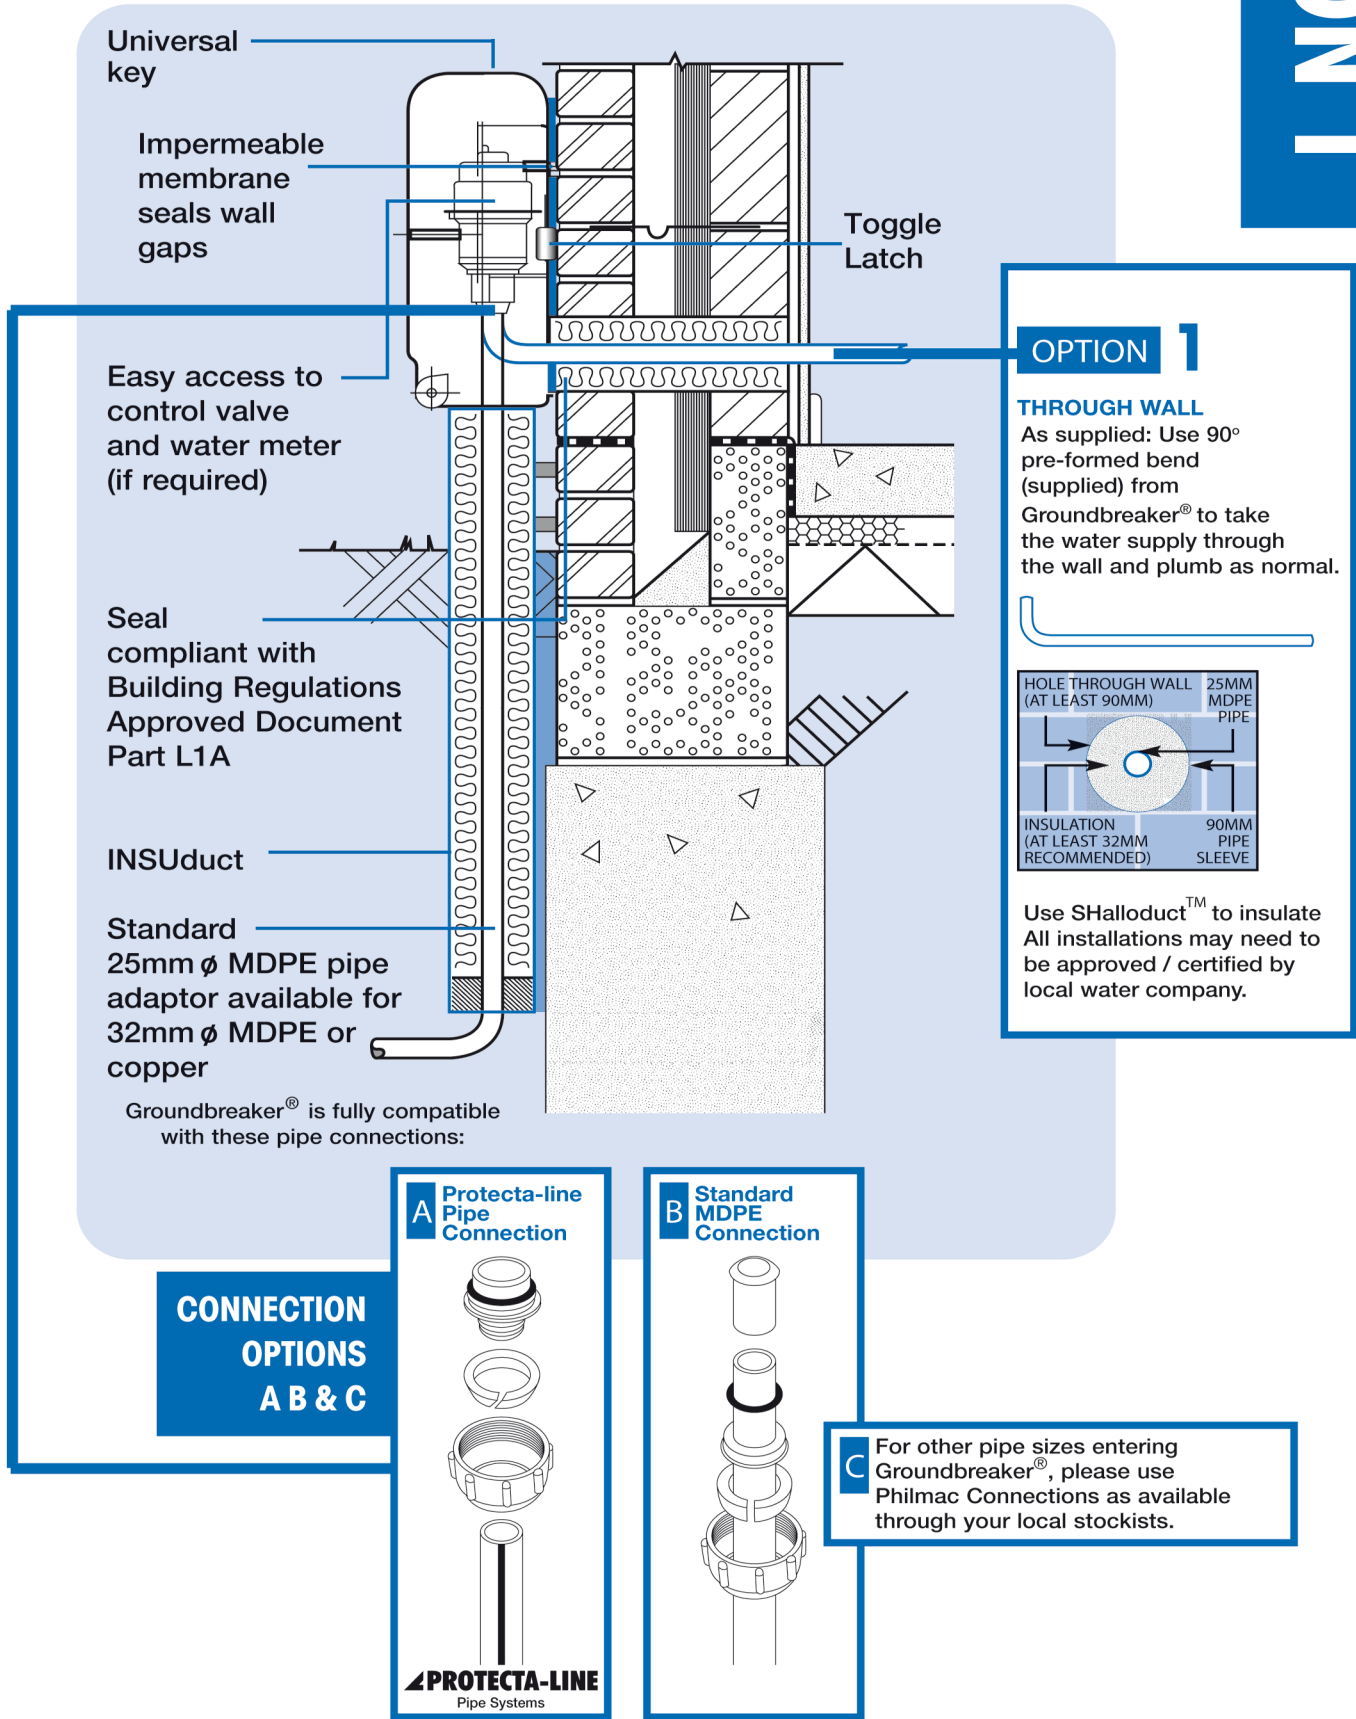

# PIPE INSTALLATION

OPTIONS FOR THE INSTALLATION OF Groundbreaker®

## OPTION 1

**Failure to install Groundbreaker to this specification will eliminate the manufacturers guarantee and may result in a water company refusing to connect the water service**

To view installation video - visit [www.groundbreaker.co.uk](http://www.groundbreaker.co.uk)